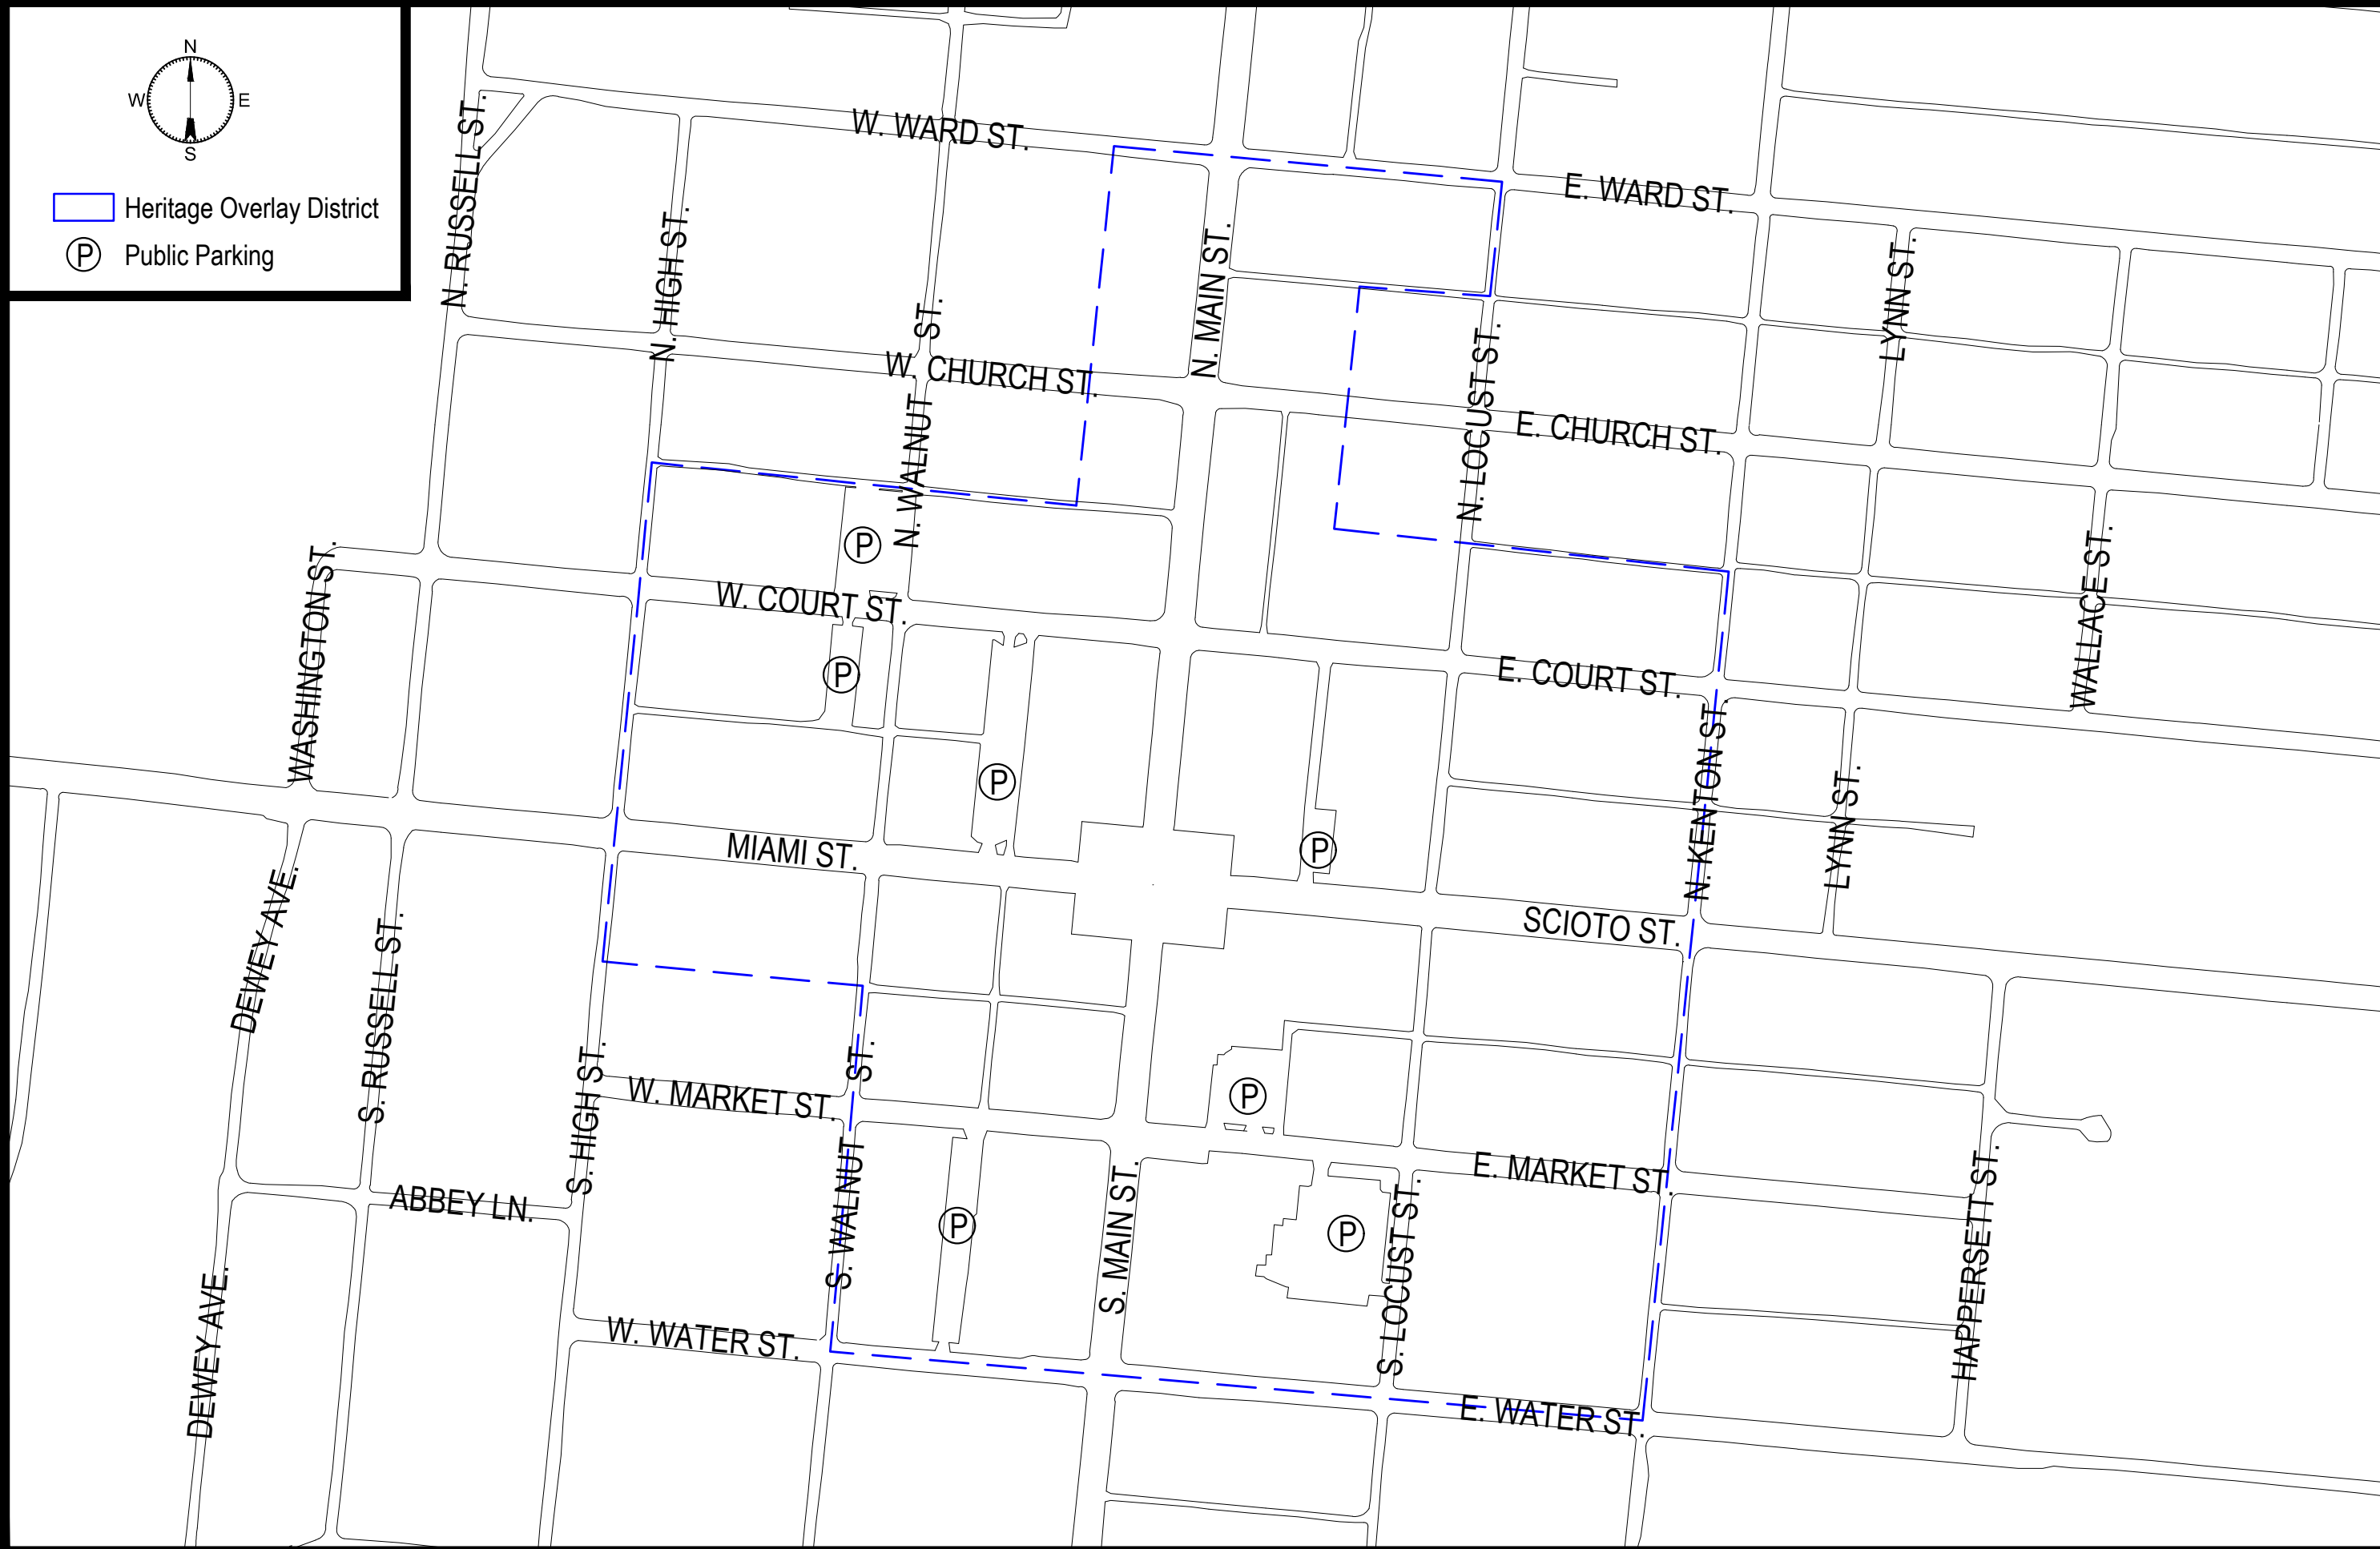

- Heritage Overlay District
- P Public Parking

**DOWNTOWN HERITAGE OVERLAY DISTRICT**

CITY OF URBANA  
DIVISION OF ENGINEERING  
205 S. Main Street Urbana, Ohio 43078  
Phone: (937) 652-4306  
Fax: (937) 652-4324

Tyler L. Bumbalough, P.E.  
CITY ENGINEER

Engineering\Urbana Map\Downtown Map\Downtown Urbana MSD.dwg	REVISION DATE: ---
DRWN BY: TLB	ISSUE DATE: 8-4-21
SCALE: 1" = 250'	

A